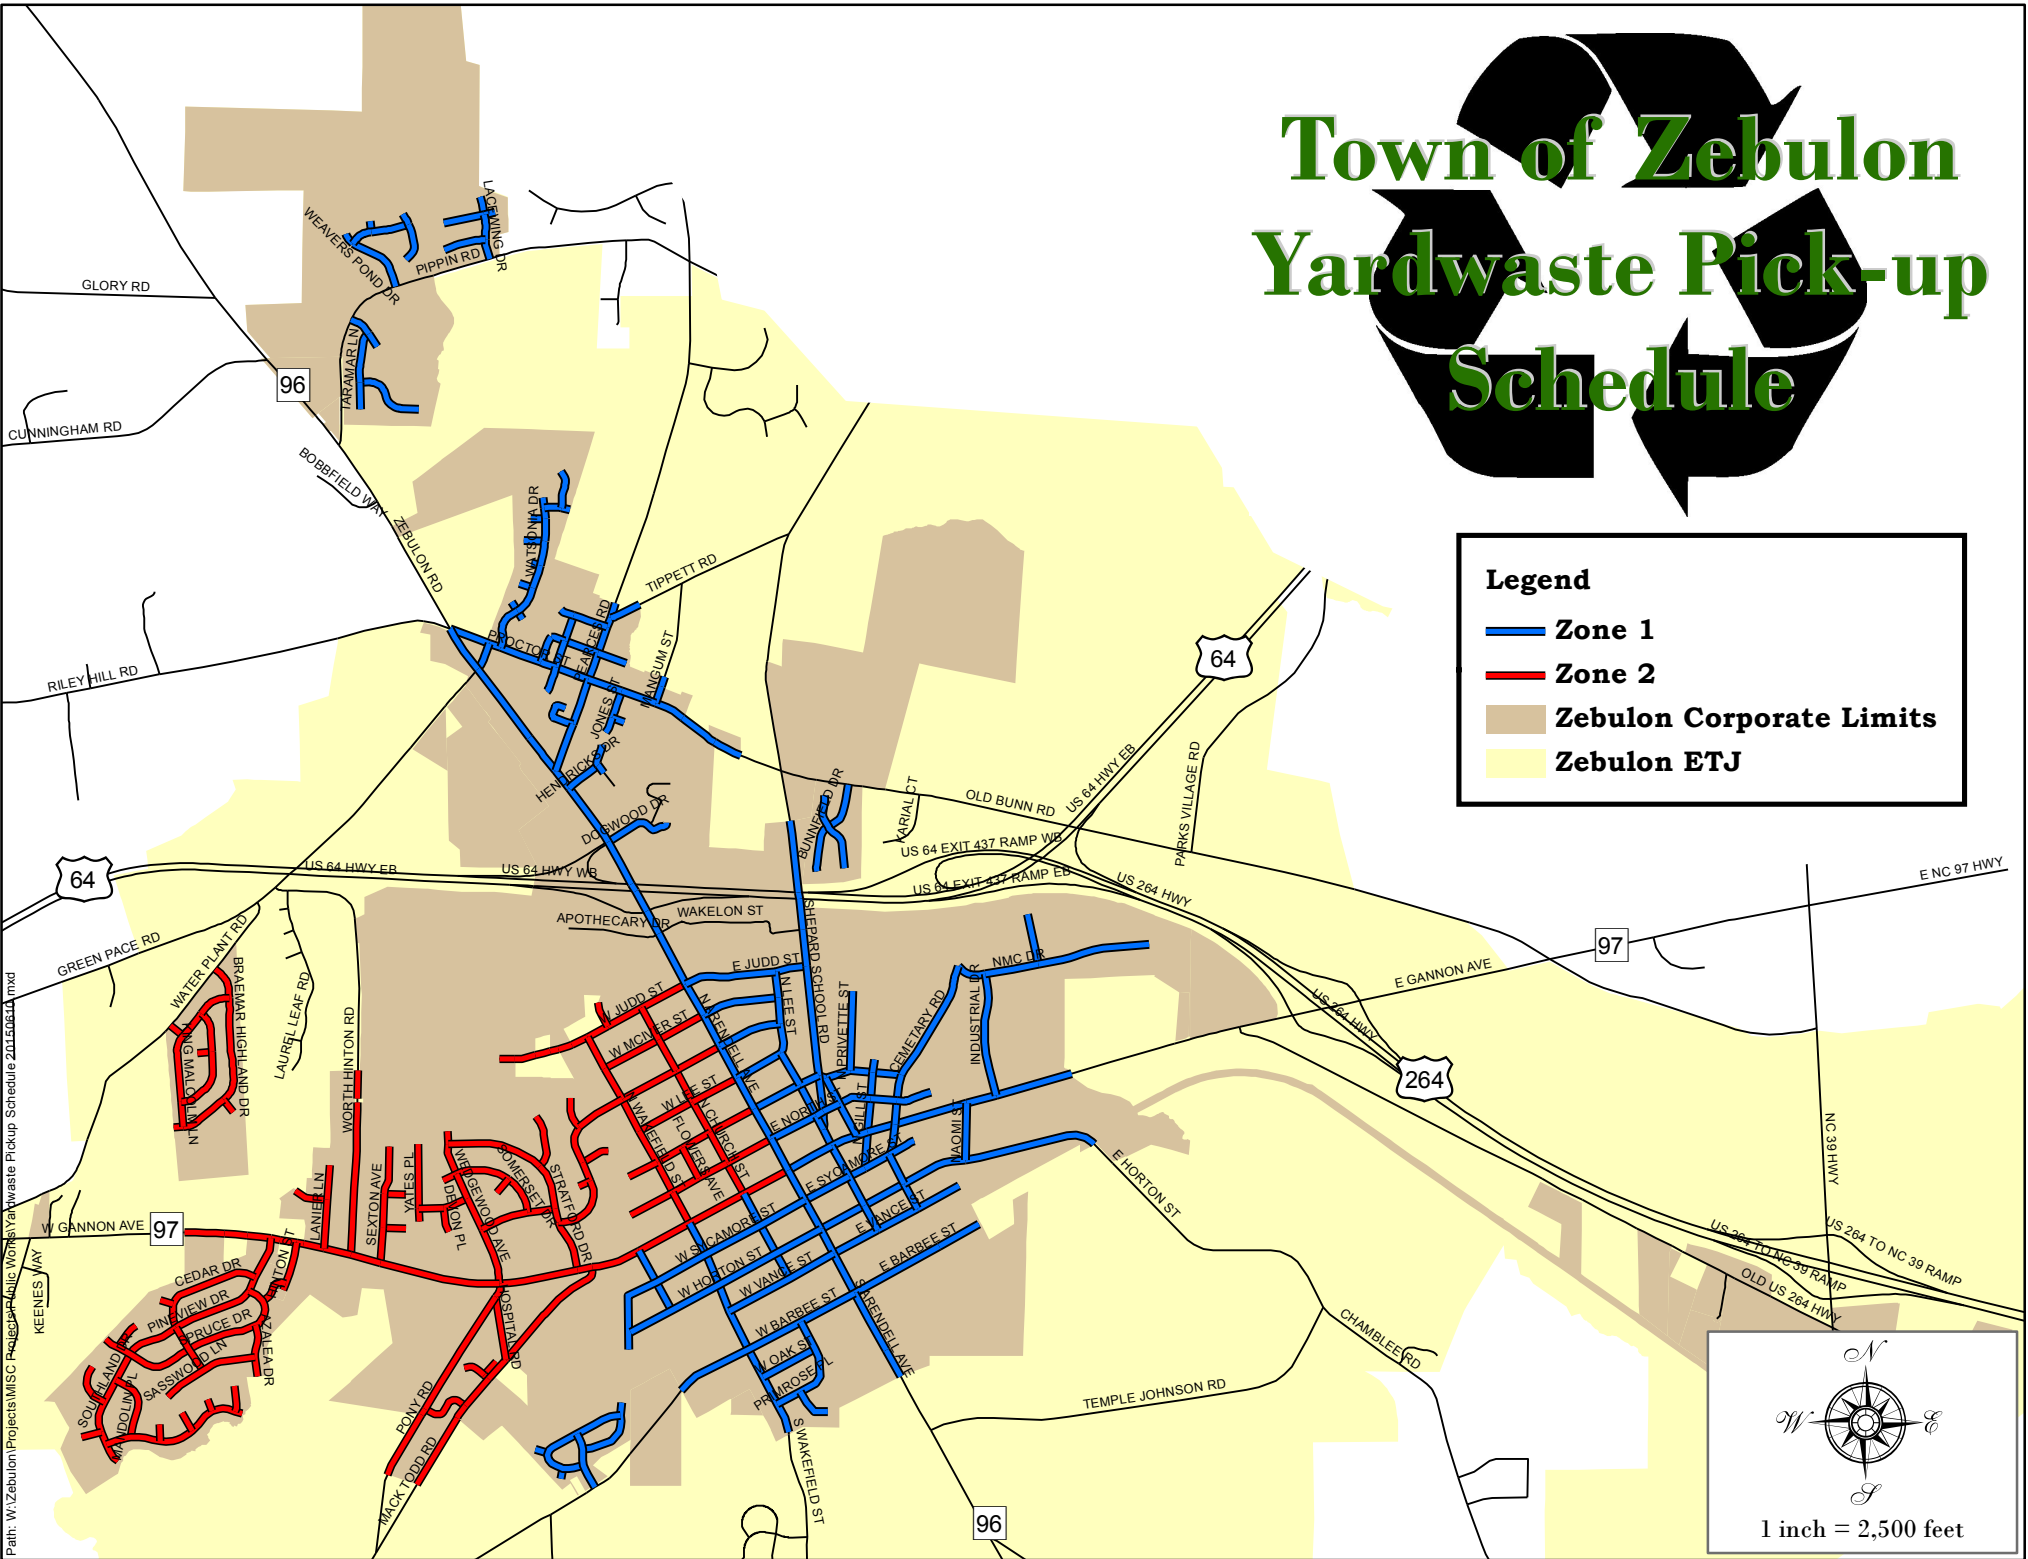

Town of Zebulon Yardwaste Pick-up Schedule

Legend

- Zone 1
- Zone 2
- Zebulon Corporate Limits
- Zebulon ETJ

Path: W:\Zebulon\Projects\MISC Requests\Public Works\Yardwaste Pickup Schedule 20160514.mxd