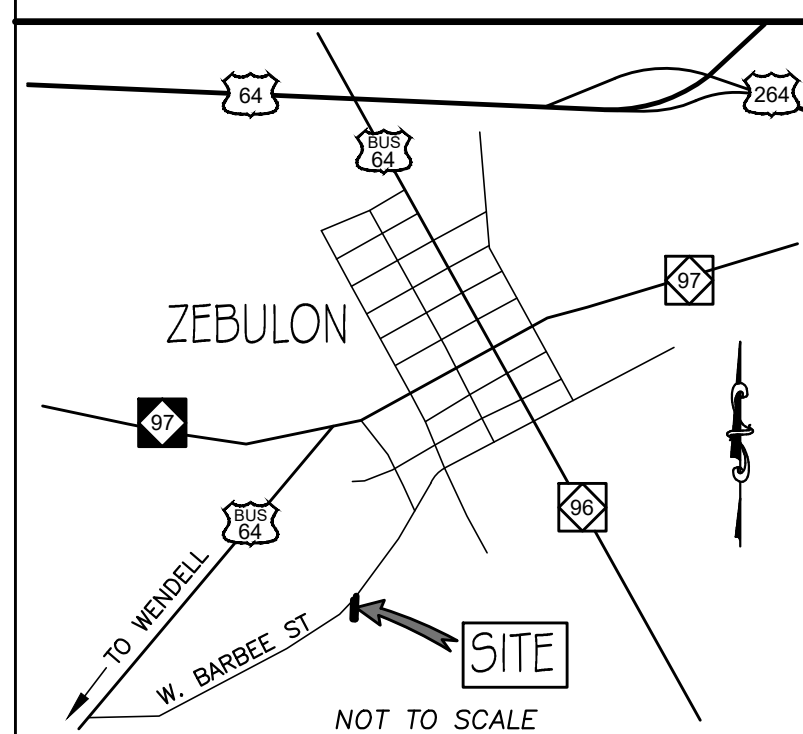

**LOCATION MAP**

REZONING & ANNEXATION EXHIBIT FOR

**ROJAS ZEBULON**

545 W. BARBEE STREET  
LITTLE RIVER TOWNSHIP – TOWN OF ZEUBLON, NC 27597