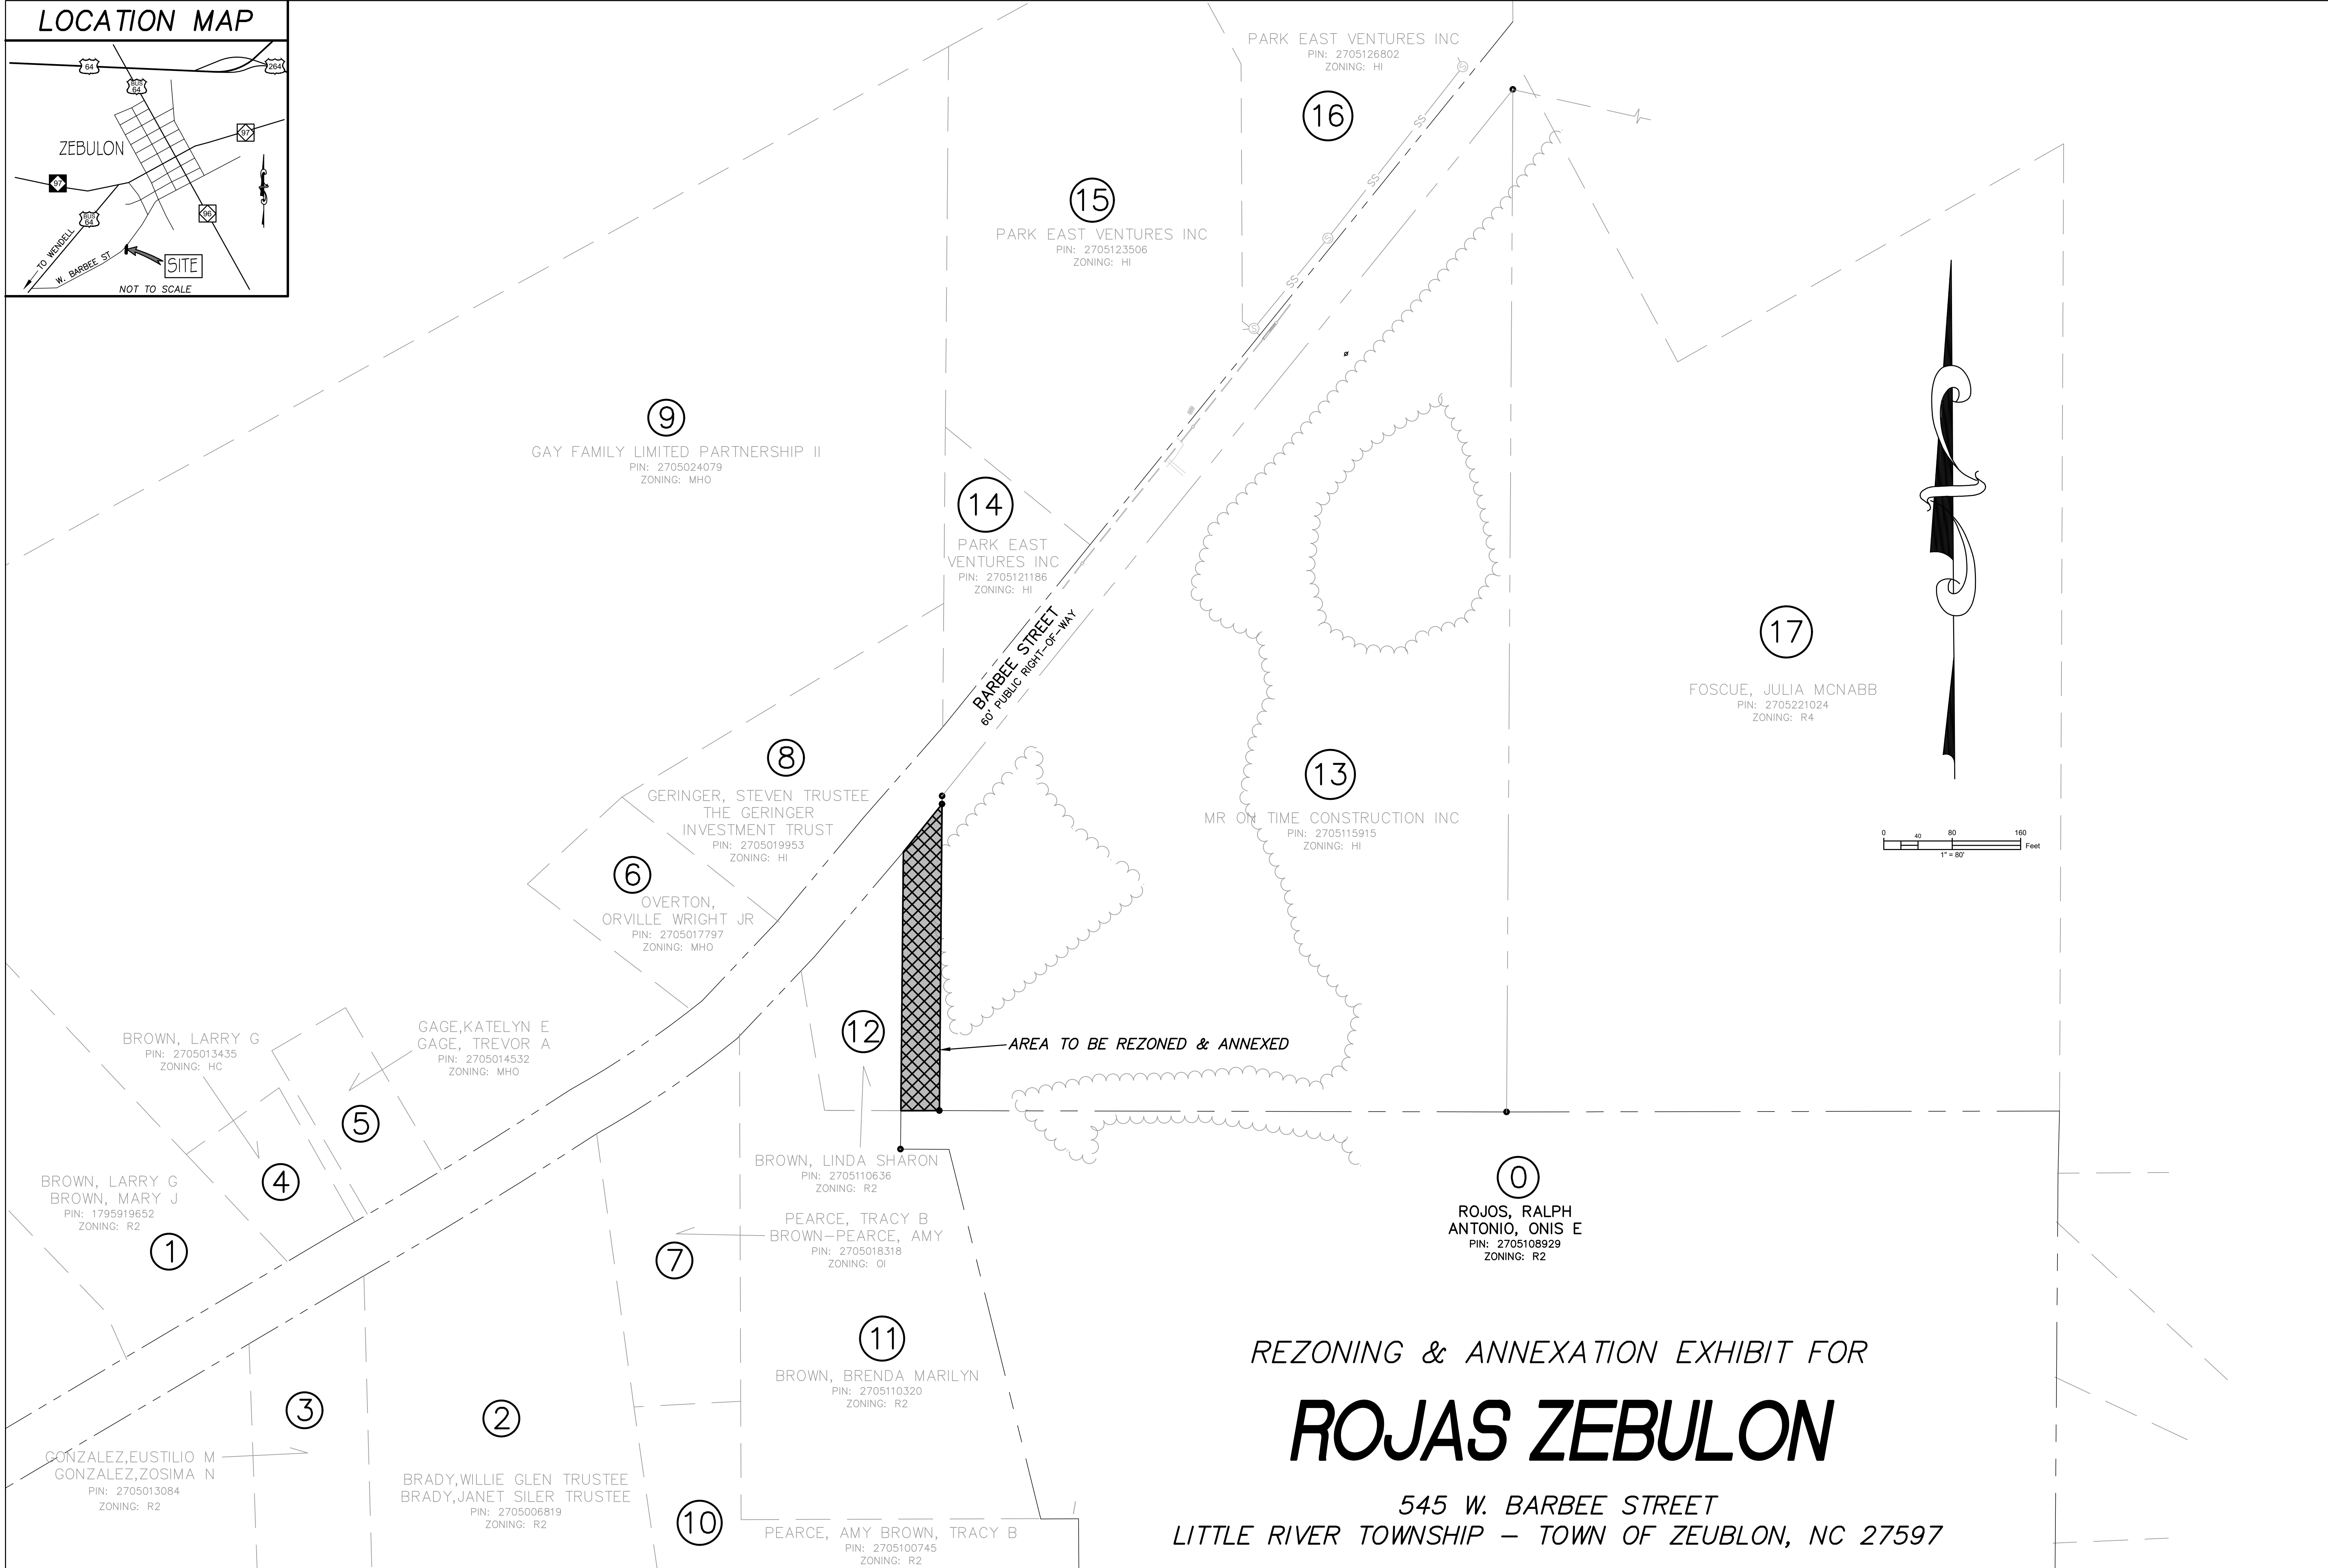

**LOCATION MAP**

REZONING & ANNEXATION EXHIBIT FOR

**ROJAS ZEBULON**

545 W. BARBEE STREET  
LITTLE RIVER TOWNSHIP – TOWN OF ZEUBLON, NC 27597